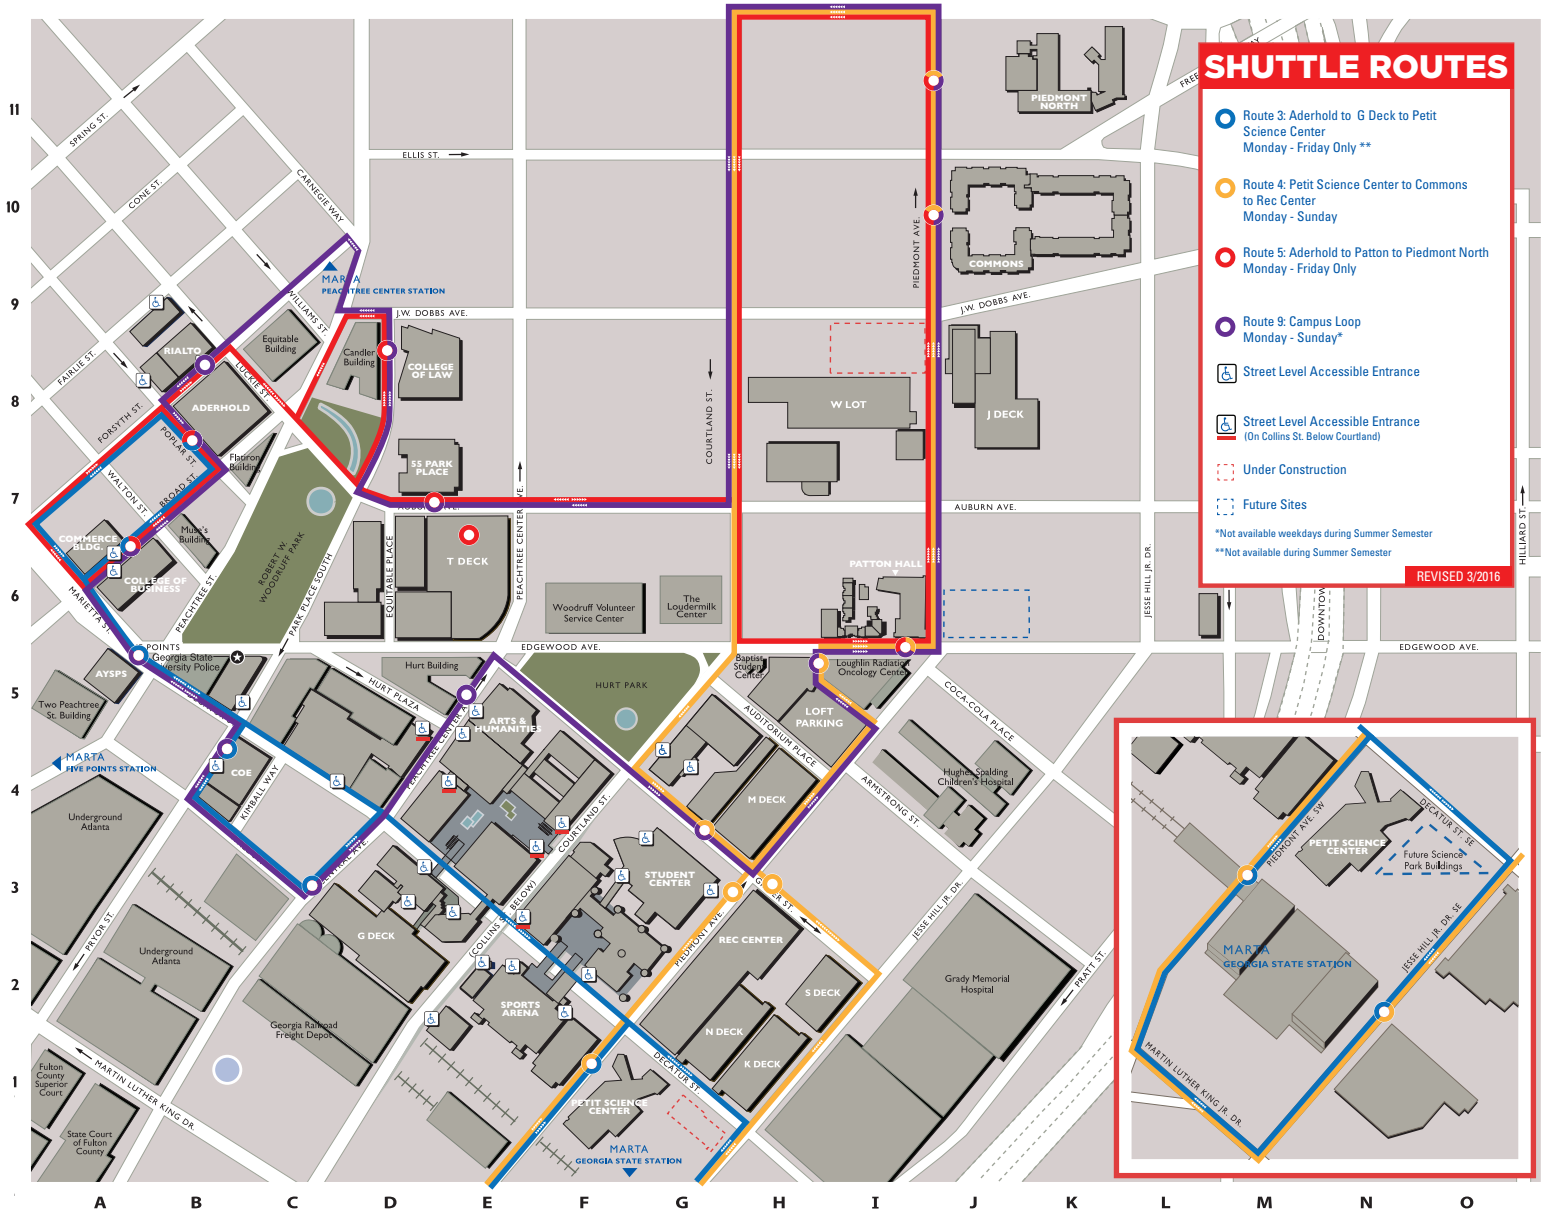

PANTHER AMBASSADORS ROUTES

6:00 PM - 1:00 AM

View the Panther Ambassadors shuttle routes live at gsu.transloc.com or download the free Transloc Rider phone app.

SHUTTLE ROUTES

- Route 3: Aderhold to G Deck to Petit Science Center Monday - Friday Only **
- Route 4: Petit Science Center to Commons to Rec Center Monday - Sunday
- Route 5: Aderhold to Patton to Piedmont North Monday - Friday Only
- Route 9: Campus Loop Monday - Sunday*

♿ Street Level Accessible Entrance
♿ Street Level Accessible Entrance (On Collins St. Below Courtland)
 Under Construction
 Future Sites

*Not available weekdays during Summer Semester
 **Not available during Summer Semester