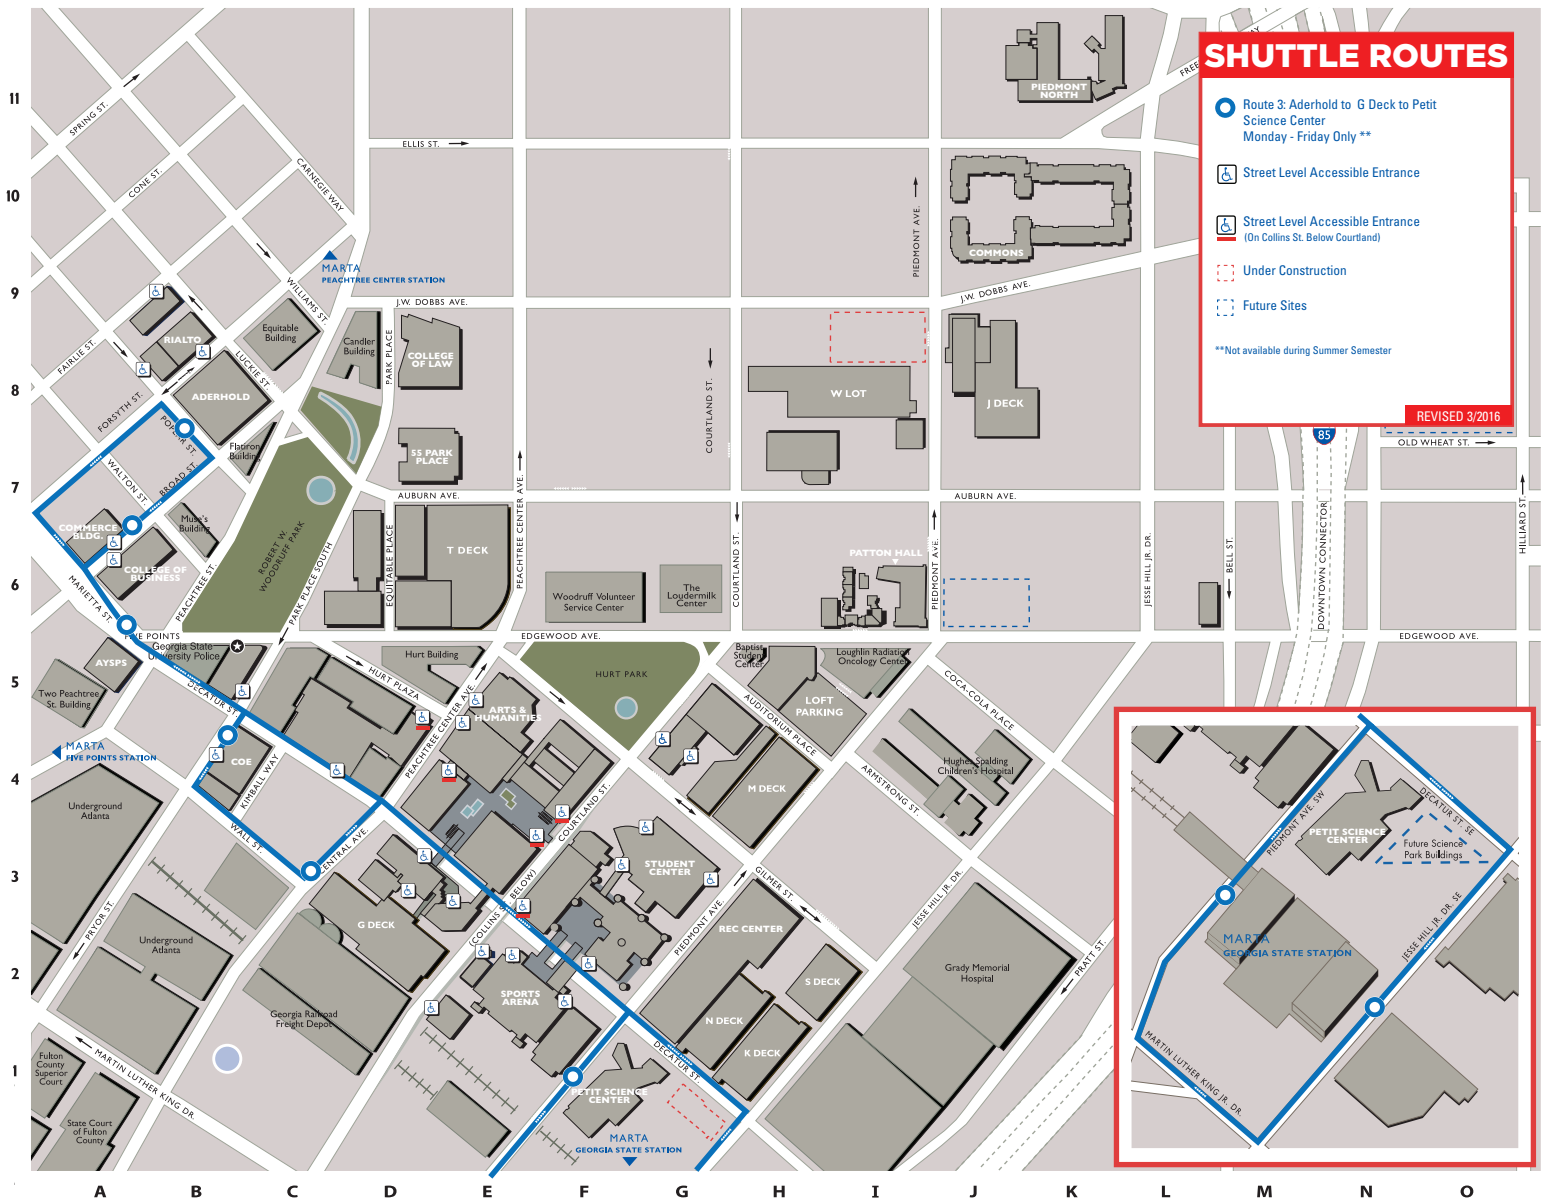

PANTHER AMBASSADORS ROUTES

6:00 PM - 1:00 AM

View the Panther Ambassadors shuttle routes live at gsu.transloc.com or download the free Transloc Rider phone app.

SHUTTLE ROUTES

- Route 3: Aderhold to G Deck to Petit Science Center Monday - Friday Only **
- Street Level Accessible Entrance
- Street Level Accessible Entrance (On Collins St. Below Courtland)
- Under Construction
- Future Sites

**Not available during Summer Semester

REVISED 3/2016

ROUTE 3