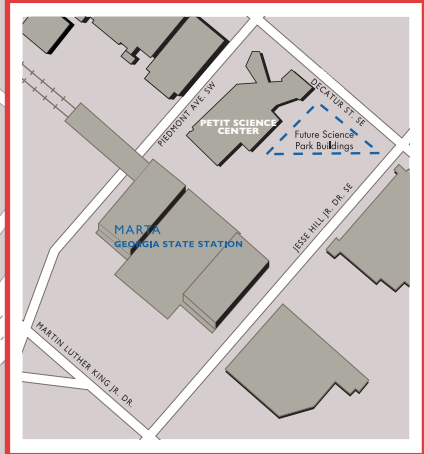

PANTHER AMBASSADORS ROUTES

6:00 PM - 1:00 AM

View the Panther Ambassadors shuttle routes live at gsu.transloc.com or download the free Transloc Rider phone app.

SHUTTLE ROUTES

- Route 9: Campus Loop Monday - Sunday*
- Street Level Accessible Entrance
- Street Level Accessible Entrance (On Collins St. Below Courtland)
- Under Construction
- Future Sites

*Not available weekdays during Summer Semester

REVISED 3/2016

ROUTE 9