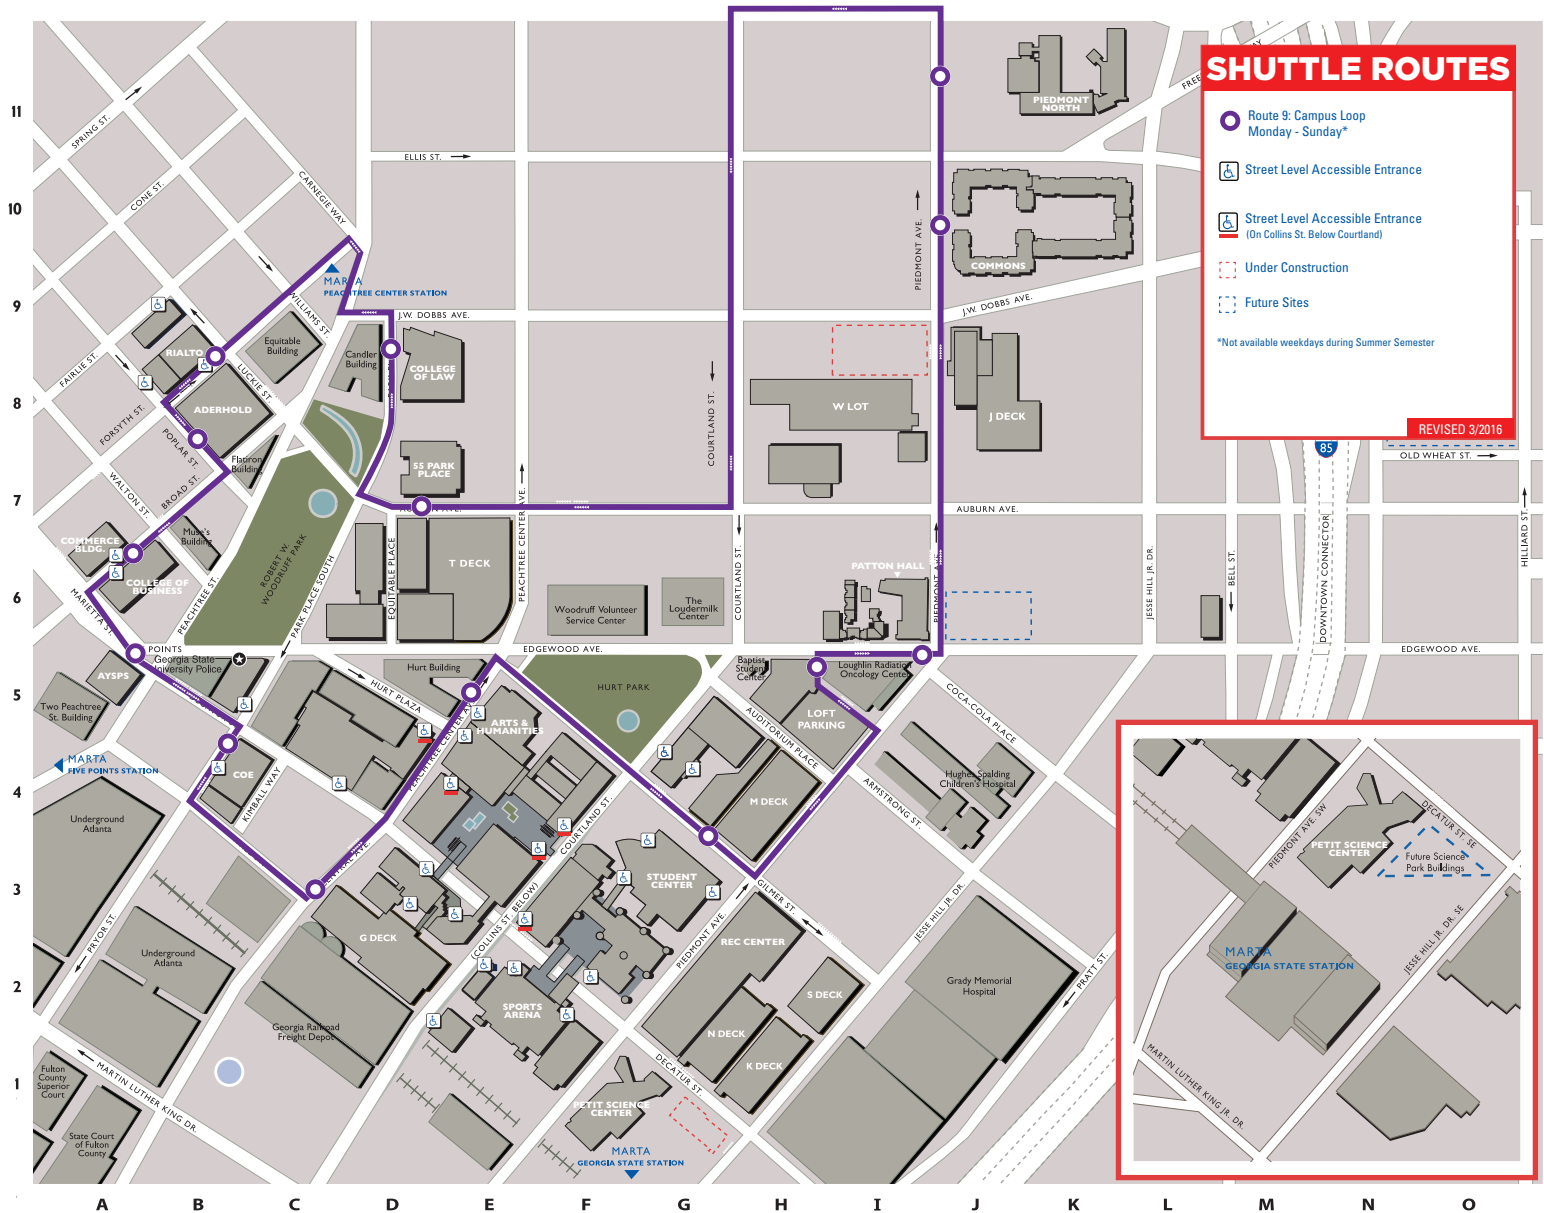

PANTHER AMBASSADORS ROUTES

6:00 PM - 1:00 AM

View the Panther Ambassadors shuttle routes live at gsu.transloc.com or download the free Transloc Rider phone app.

SHUTTLE ROUTES

- Route 9: Campus Loop Monday - Sunday*
- Street Level Accessible Entrance
- Street Level Accessible Entrance (On Collins St. Below Courtland)
- Under Construction
- Future Sites

*Not available weekdays during Summer Semester

REVISED 3/2016

ROUTE 9