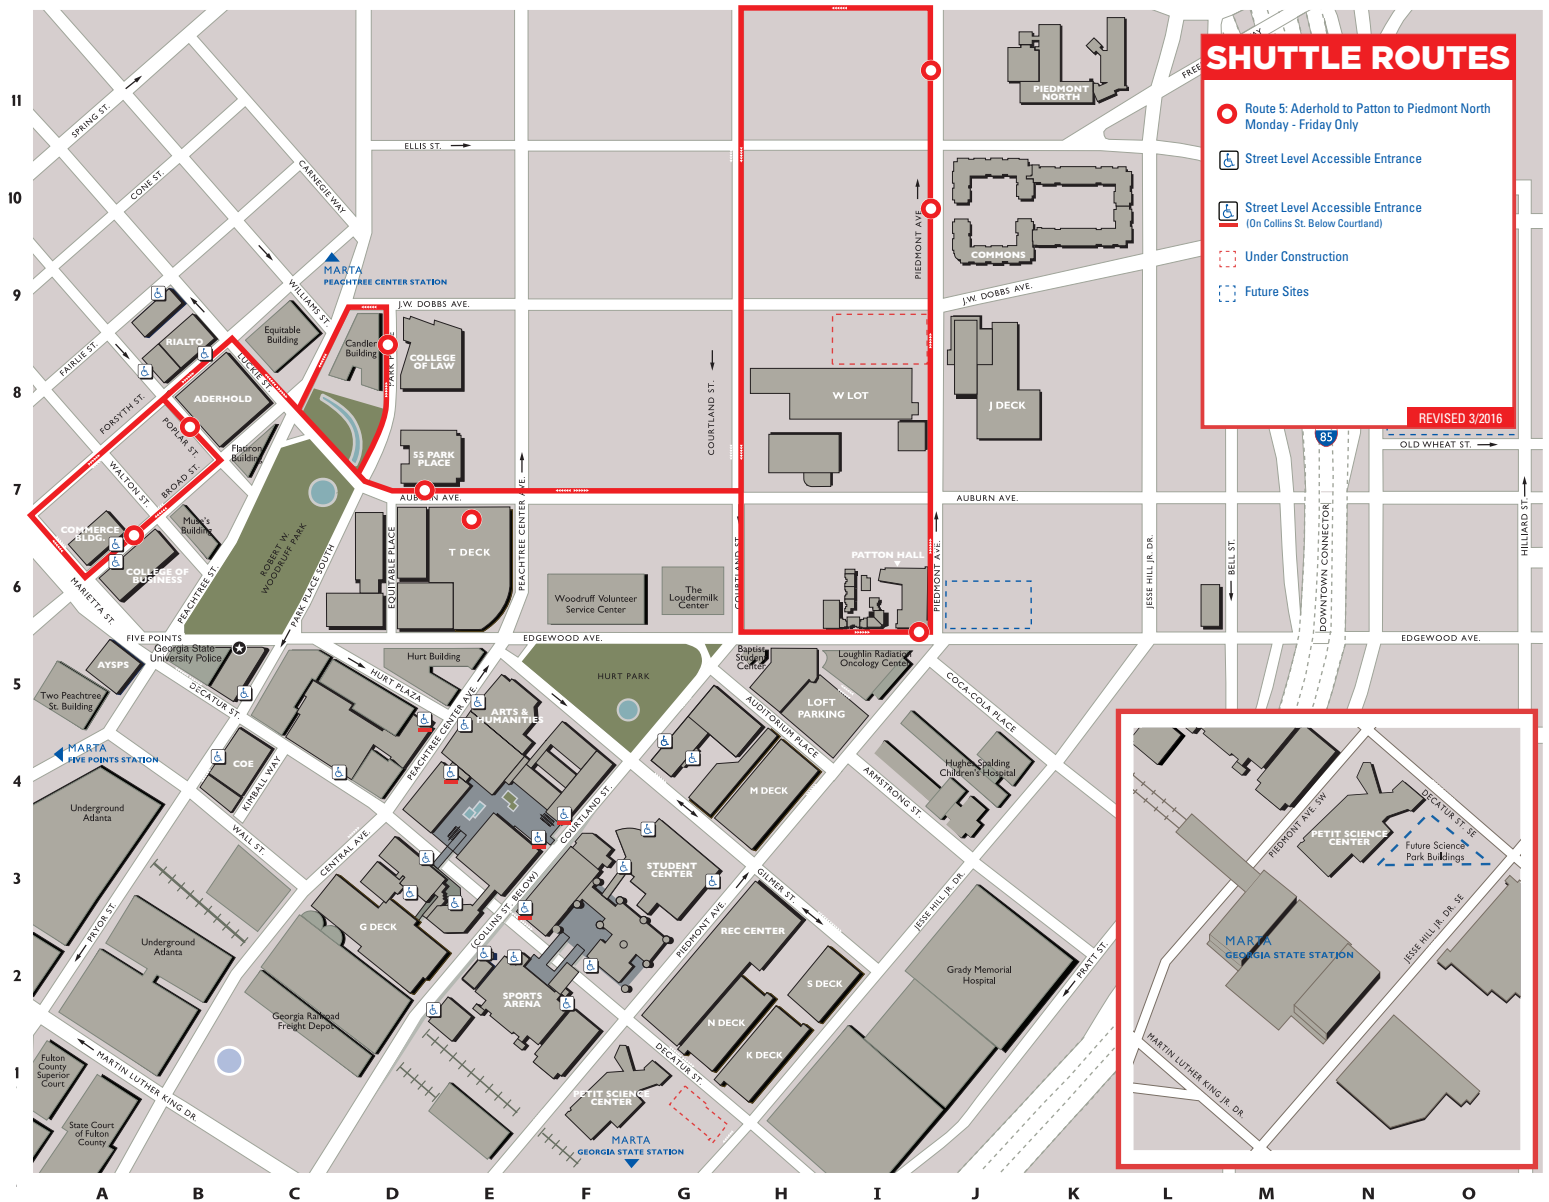

PANTHER AMBASSADORS ROUTES

6:00 PM - 1:00 AM

View the Panther Ambassadors shuttle routes live at gsu.transloc.com or download the **free** Transloc Rider phone app.

ROUTE 5