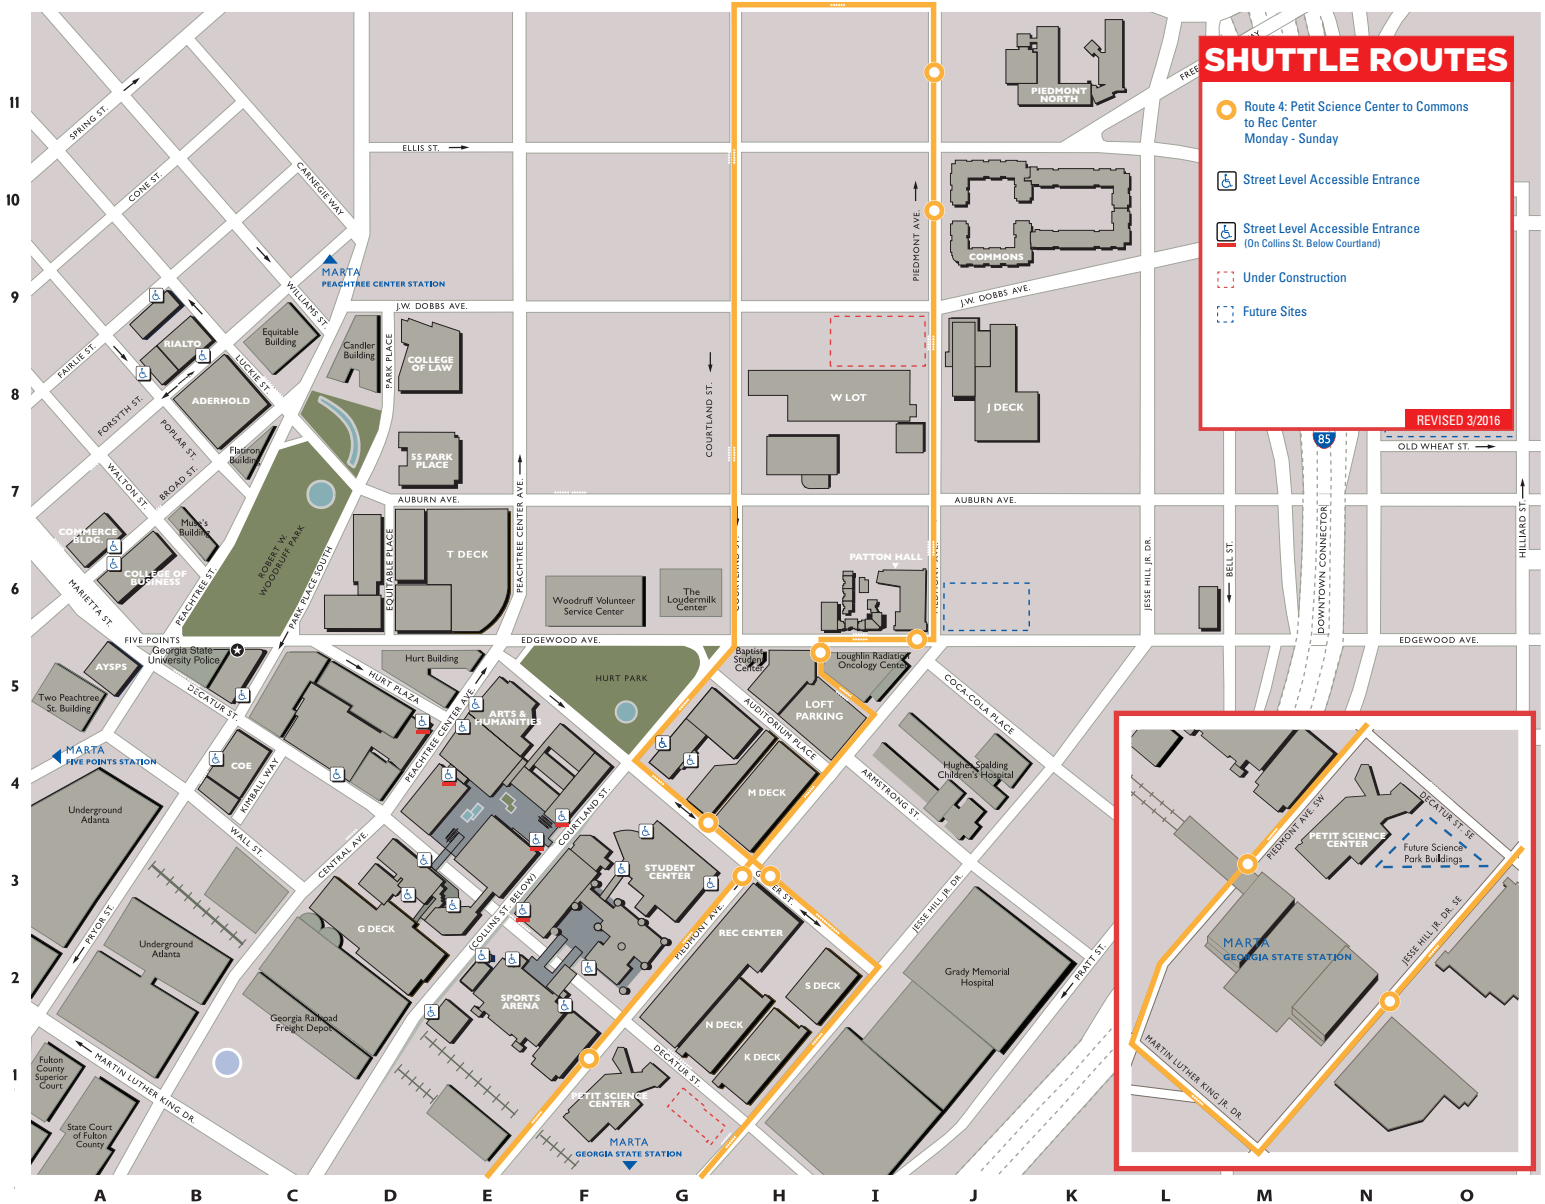

# PANTHER AMBASSADORS ROUTES

6:00 PM - 1:00 AM

View the Panther Ambassadors shuttle routes live at [gsu.transloc.com](http://gsu.transloc.com) or download the free Transloc Rider phone app.

## ROUTE 4